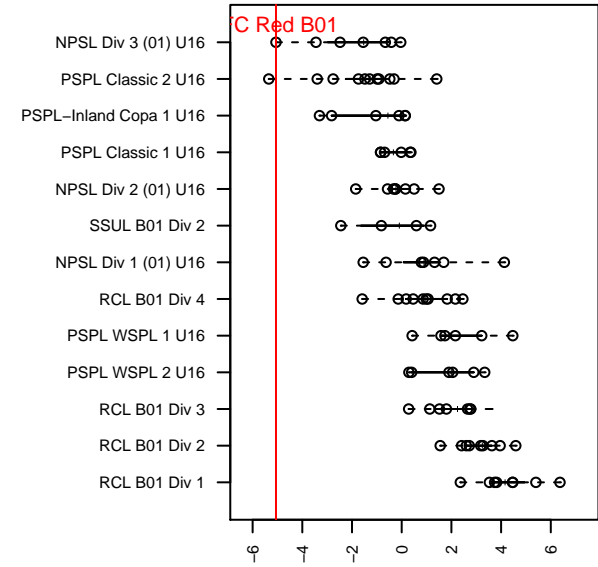

IFC Red B01

Issaquah FC
 Issaquah, WA
 B01 total strength=785
 attack=0.86 defense=1.05
 fall league = NPSL Div 3 (01) U16
 notes= Schmeck 2016

alt names used:
 ISSAQUAH FC SELECT RED (WA)
 IFC B01 Red/Schmeck
 Issaquah Red Schmeck
 IFC B01-Schmeck

Venues played:
 2016 Sounders FC Cup BU16 Silver
 2016 Bigfoot Silver U16
 2016 NPSL Division 3 (01) U16
 2016 Founders Cup B01 Div A

IFC Red B01
 Dots are actual minus expected GF (blue circles) and GA (red triangles).
 Blue line is smoothed change in attack strength. Red is smoothed change in defense strength.

**attack and defense variance (black dot)
relative to other teams
and top 10 in region**

**attack and defense rating
relative to others at age
and all opponents in last 13 months**

Performance relative to 13 month average